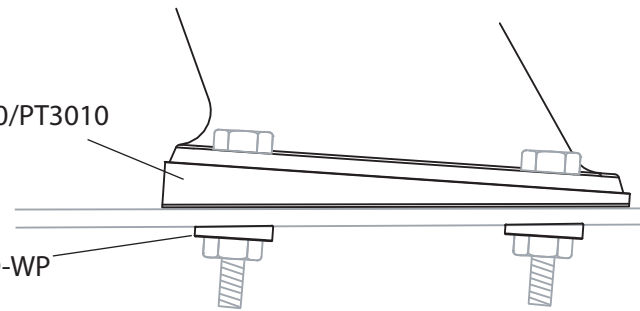

PT3010 1

Wedge

WD-RAD-01 1

Wedge

WD-OPNARY-01 1

For use with SPT2010 or PT3010
Fixing through deck, wedge and tower base

SPT2010/PT3010

WD-WP

Notch provides orientation

For use with WD-RAD-01 or WD-OPNARY-01
Fixing from underside of plate or deck.

WD-RAD-01
or
WD-OPNARY-01

WD-WP

WD-OPNARY-01 for mounting directly to deck only

Share your installation with us.