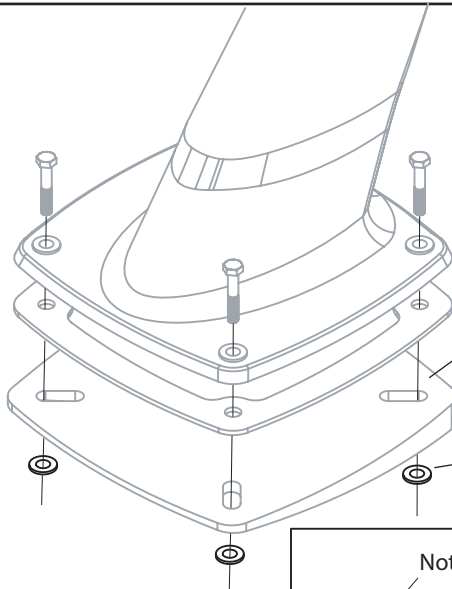

PT3010 1

Wedge

WD-RAD-01 1

Wedge

WD-OPNARY-01 1

For use with SPT2010 or PT3010
Fixing through deck, wedge and tower base

SPT2010/PT3010

WD-WP

Notch provides orientation

For use with WD-RAD-01 or WD-OPNARY-01
Fixing from underside of plate or deck.

WD-RAD-01
or
WD-OPNARY-01

WD-WP

WD-OPNARY-01 for mounting directly to deck only

Share your installation with us.