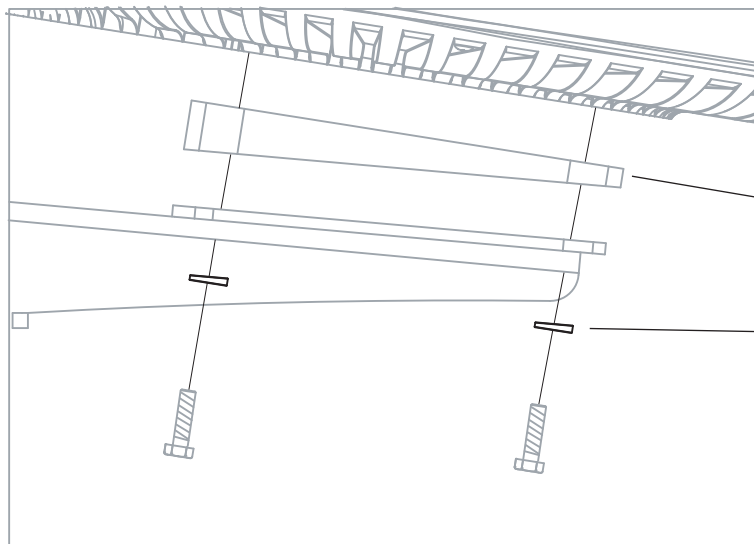

PT3010 1

Wedge

WD-RAD-01 1

Wedge

WD-OPNARY-01 1

For use with SPT2010 or PT3010
Fixing through deck, wedge and tower base

SPT2010/PT3010

WD-WP

Notch provides orientation

For use with WD-RAD-01 or WD-OPNARY-01
Fixing from underside of plate or deck.

WD-RAD-01
or
WD-OPNARY-01

WD-WP

WD-OPNARY-01 for mounting directly to deck only

Share your installation with us.