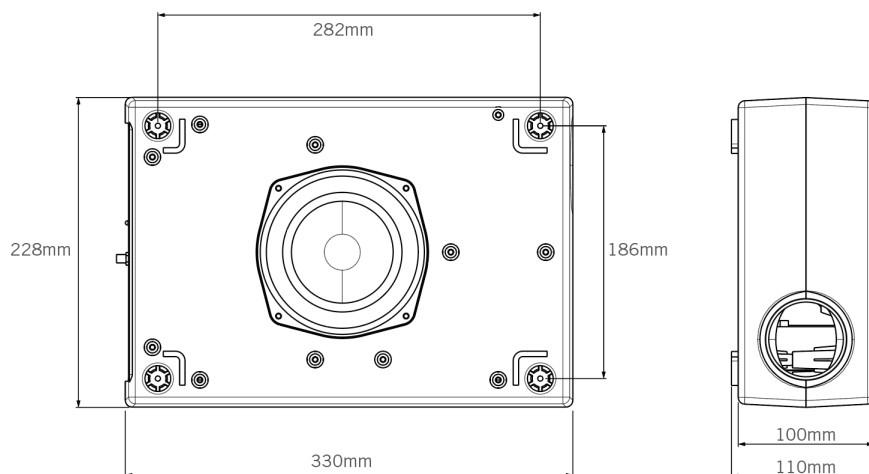

SWA6 MINI DATASHEET

AQUATIC AV[®]
products with a watertight reputation

SPECIFICATIONS

Type:	Bluetooth Ready Active Subwoofer with full range speaker output
Subwoofer Cone Size:::	5"
Subwoofer Frequency Response:	26 - 125 Hz
Impedance:	4 Ohm & 2 Ohm stable
Sensitivity:	81dB
Power (max):	288W
Waterproof:	IPx4
Chassis Material:	ABS
Cone Material:	Polypropylene
Inputs:	Bluetooth
Outputs:	2 channel full range output
Frequency Response (amp):	125 - 20,000 Hz
Amplifier Power (max):	72W x 2 (@ 2 Ohms) / 45W x 2 (@4 Ohms)
Certification:	RoHS
Dimensions:	330 x 228 x 110 mm
Additional Features:	Tuned port Pre-balanced electronic cross-over
Accessories:	RF6 REMOTE KIT Handheld Remote (sold separately) AQ-BTEXT-1 Bluetooth Halo Aerial Technology antenna (included)

DIMENSIONS

Design and specification subject to change without notice.E&OE