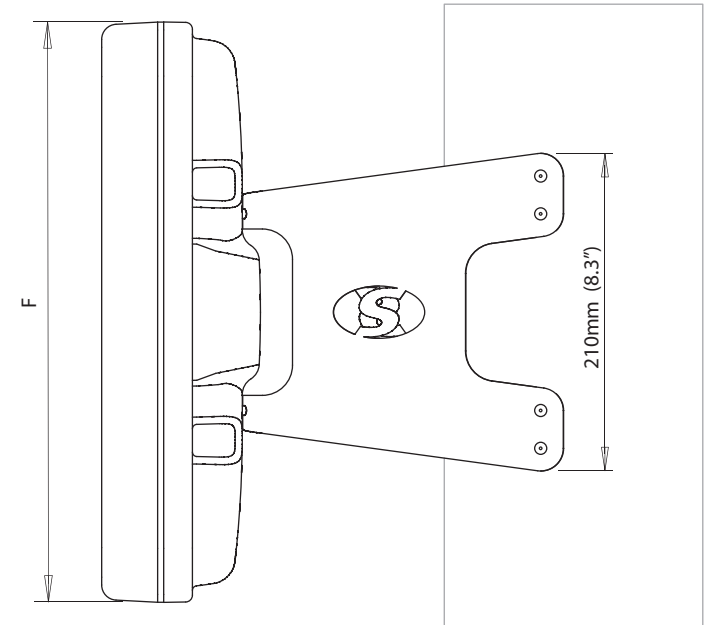

SPM-3i-W and SPM-4i-W Mast Pod

Email: sales@scanstrut.com Email: usasales@scanstrut.com

	A mm / inches	B mm / inches	C mm / inches	D mm / inches	E mm / inches	F mm / inches
SPM-3i-W	140/5.5	390/15.35	118/4.65	368/14.5	181/7.1	432/17
SPM-4i-W		520/20.5		498/19.6	187/7.4	562/22.1

SCANSTRUT