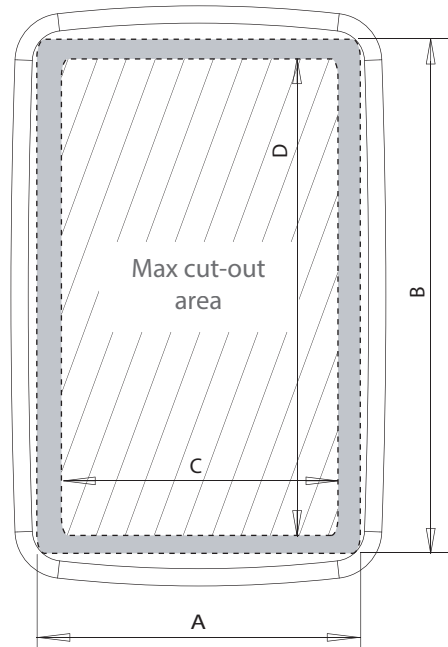

SPM-3i-W and SPM-4i-W Mast Pod

Email: sales@scanstrut.com Email: usasales@scanstrut.com

	A mm / inches	B mm / inches	C mm / inches	D mm / inches	E mm / inches	F mm / inches
SPM-3i-W	140/5.5	390/15.35	118/4.65	368/14.5	181/7.1	432/17
SPM-4i-W		520/20.5		498/19.6	187/7.4	562/22.1

SCANSTRUT