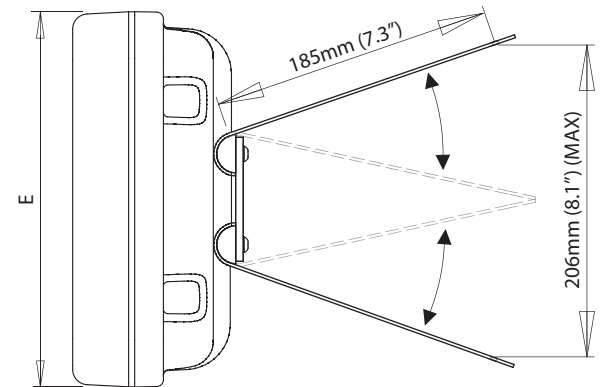

SPM-3i-W and SPM-4i-W Mast Pod

Email: sales@scanstrut.com Email: usasales@scanstrut.com

	A mm / inches	B mm / inches	C mm / inches	D mm / inches	E mm / inches	F mm / inches
SPM-3i-W	140/5.5	390/15.35	118/4.65	368/14.5	181/7.1	432/17
SPM-4i-W		520/20.5		498/19.6	187/7.4	562/22.1

SCANSTRUT