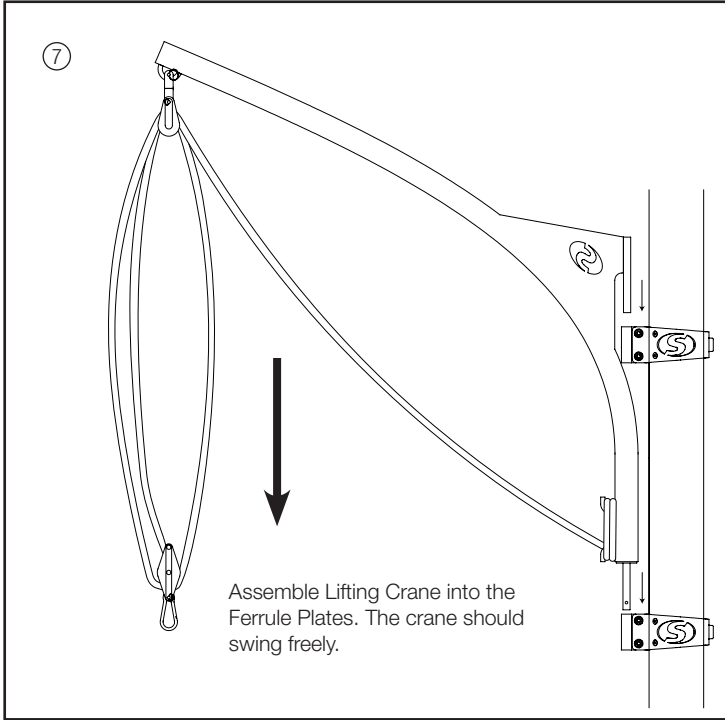

Share your installation with us.

UK & International
+44 (0)1392531280
sales@scanstrut.com

For further installation
and warranty information
please visit:
www.scanstrut.com

USA
+1 860 308 1416
usasales@scanstrut.com

SCANSTRUT®