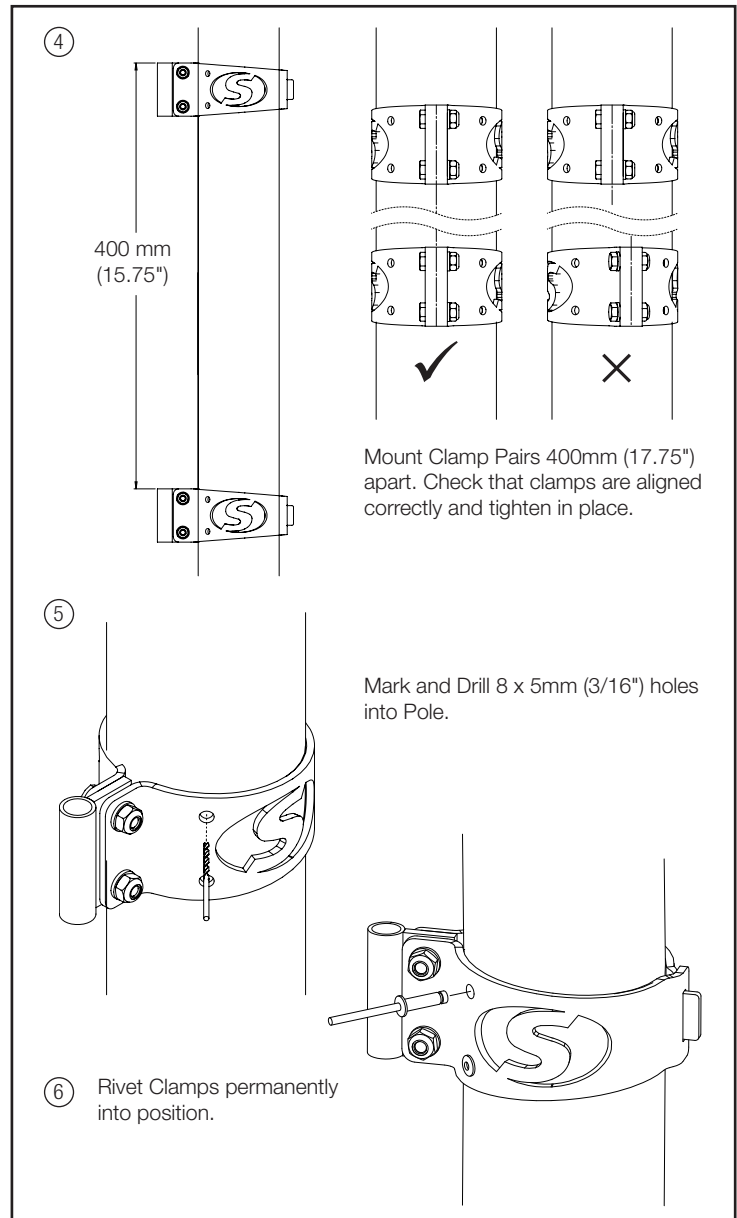

Parts List				
 10120 Lifting Crane  x1	 10452 3" Clamp Pair  x2	 10407 Gasket  x4	 6005 Lifting Tackle  x1	 10121 Ferrule Plate  x2
 60120 R-Clip  x1	 60621 M6 x 20mm Bolt  x4	 60702 Nylon Washer  x8		
 60665 4.8 x 16 Rivet  x8	 60060 M6 Nylock Nut  x4	 60068 Nut Covers  x8		

Tools Required	
 2 x 10mm Spanners	 Rivet Gun
 Ø 5mm (3/16") Drill Bit	 Measuring Tool

UK & International  
+44 (0)1392531280  
sales@scanstrut.com

For further installation  
and warranty information  
please visit:  
www.scanstrut.com