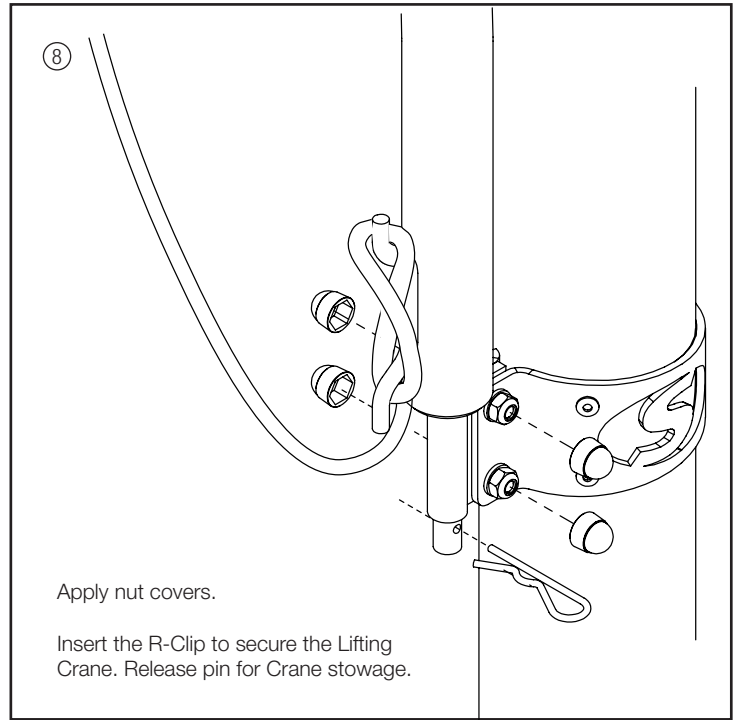

Share your installation with us.

UK & International
+44 (0)1392531280
sales@scanstrut.com

For further installation
and warranty information
please visit:
www.scanstrut.com

USA
+1 860 308 1416
usasales@scanstrut.com

SCANSTRUT®