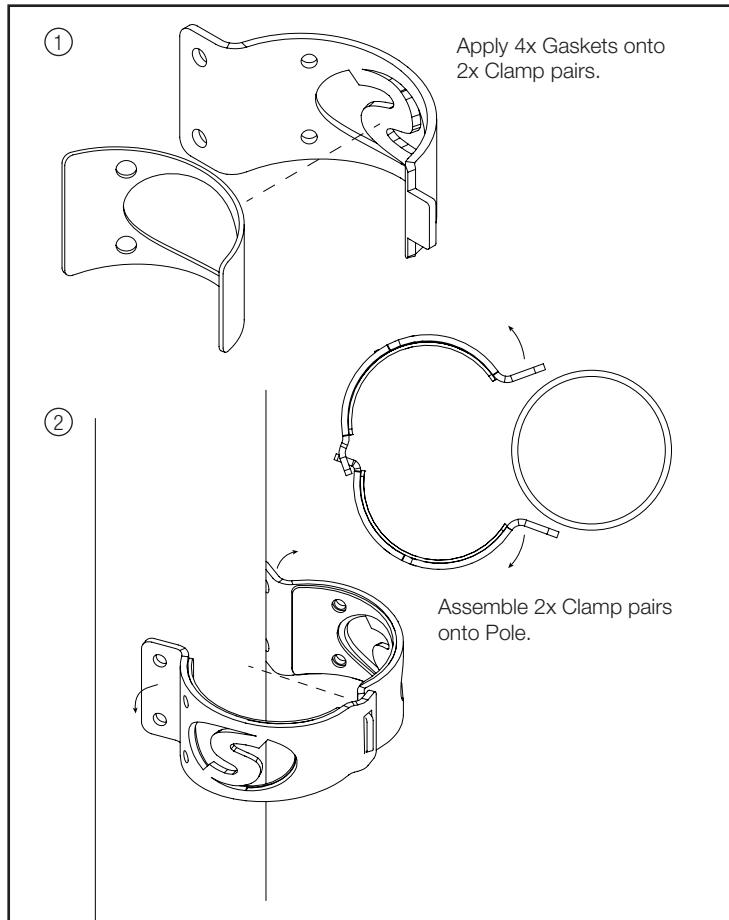

Parts List				
 10120 Lifting Crane  x1	 10452 3" Clamp Pair  x2	 10407 Gasket  x4	 6005 Lifting Tackle  x1	 10121 Ferrule Plate  x2
 60120 R-Clip  x1	 60621 M6 x 20mm Bolt  x4	 60702 Nylon Washer  x8		
 60665 4.8 x 16 Rivet  x8	 60060 M6 Nylock Nut  x4	 60068 Nut Covers  x8		

Tools Required	
 2 x 10mm Spanners	 Rivet Gun
 Ø 5mm (3/16") Drill Bit	 Measuring Tool

UK & International  
+44 (0)1392531280  
sales@scanstrut.com

For further installation  
and warranty information  
please visit:  
www.scanstrut.com