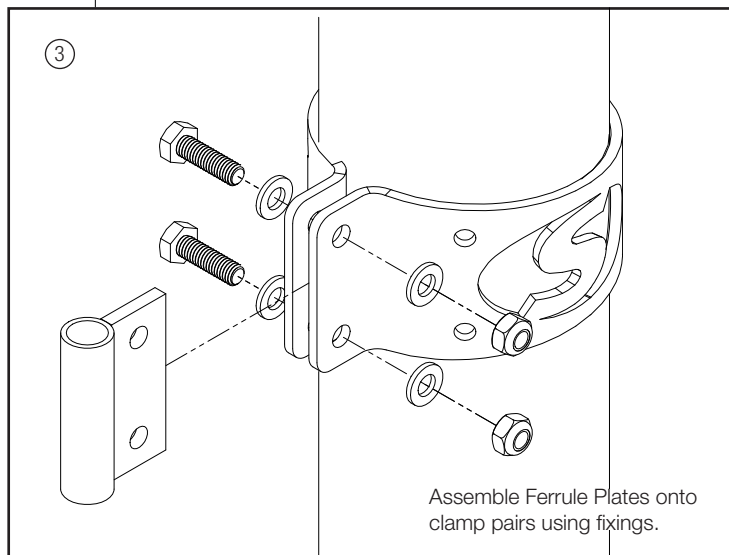

Parts List				
 10120 Lifting Crane  x1	 10452 3" Clamp Pair  x2	 10407 Gasket  x4	 6005 Lifting Tackle  x1	 10121 Ferrule Plate  x2
 60120 R-Clip  x1	 60621 M6 x 20mm Bolt  x4	 60702 Nylon Washer  x8		
 60665 4.8 x 16 Rivet  x8	 60060 M6 Nylock Nut  x4	 60068 Nut Covers  x8		

Tools Required	
 2 x 10mm Spanners	 Rivet Gun
 Ø 5mm (3/16") Drill Bit	 Measuring Tool

UK & International  
+44 (0)1392531280  
sales@scanstrut.com

For further installation  
and warranty information  
please visit:  
www.scanstrut.com