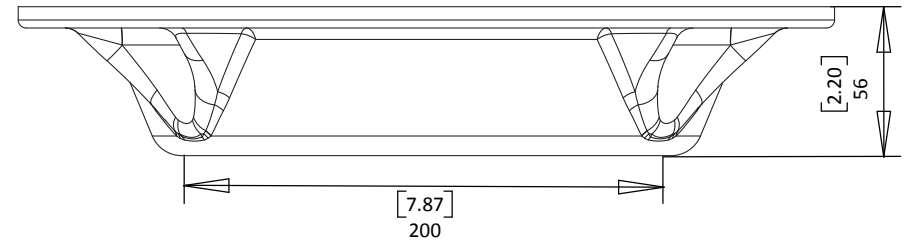

# SC35 Satcom Adapter Fixing Dimensions

For help & information  
email: sales@scanstrut.com  
tel: +44 (0) 1392 531280

ALL SATCOM FIXING POSITIONS ARE PRE DRILLED AS DIMENSIONED

MATERIAL: 8mm COMPOSITE GRP  
FINISH: WHITE GEL COAT

**SCANSTRUT**