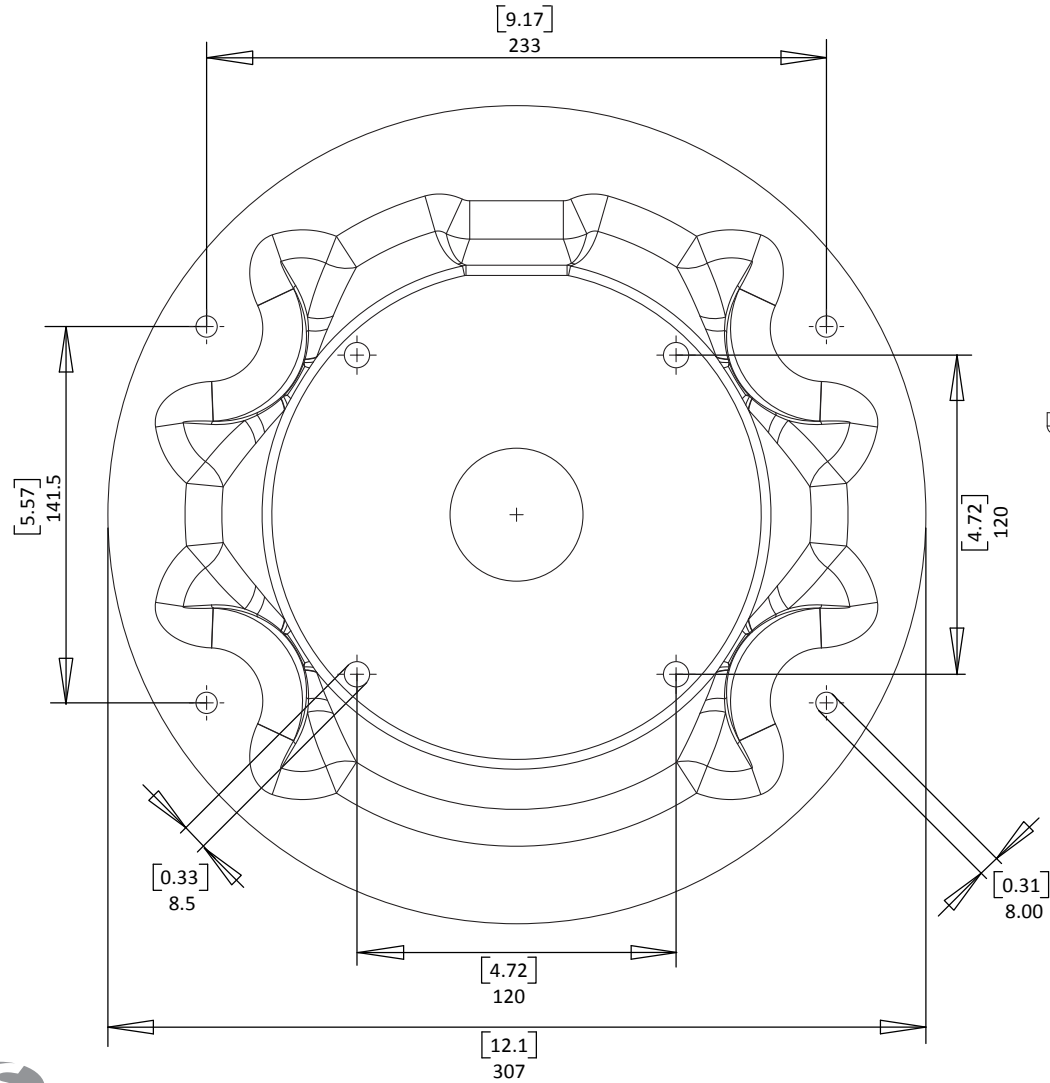

# SC35 Satcom Adapter Fixing Dimensions

For help & information  
email: sales@scanstrut.com  
tel: +44 (0) 1392 531280

ALL SATCOM FIXING POSITIONS ARE PRE DRILLED AS DIMENSIONED

MATERIAL: 8mm COMPOSITE GRP  
FINISH: WHITE GEL COAT

**SCANSTRUT**