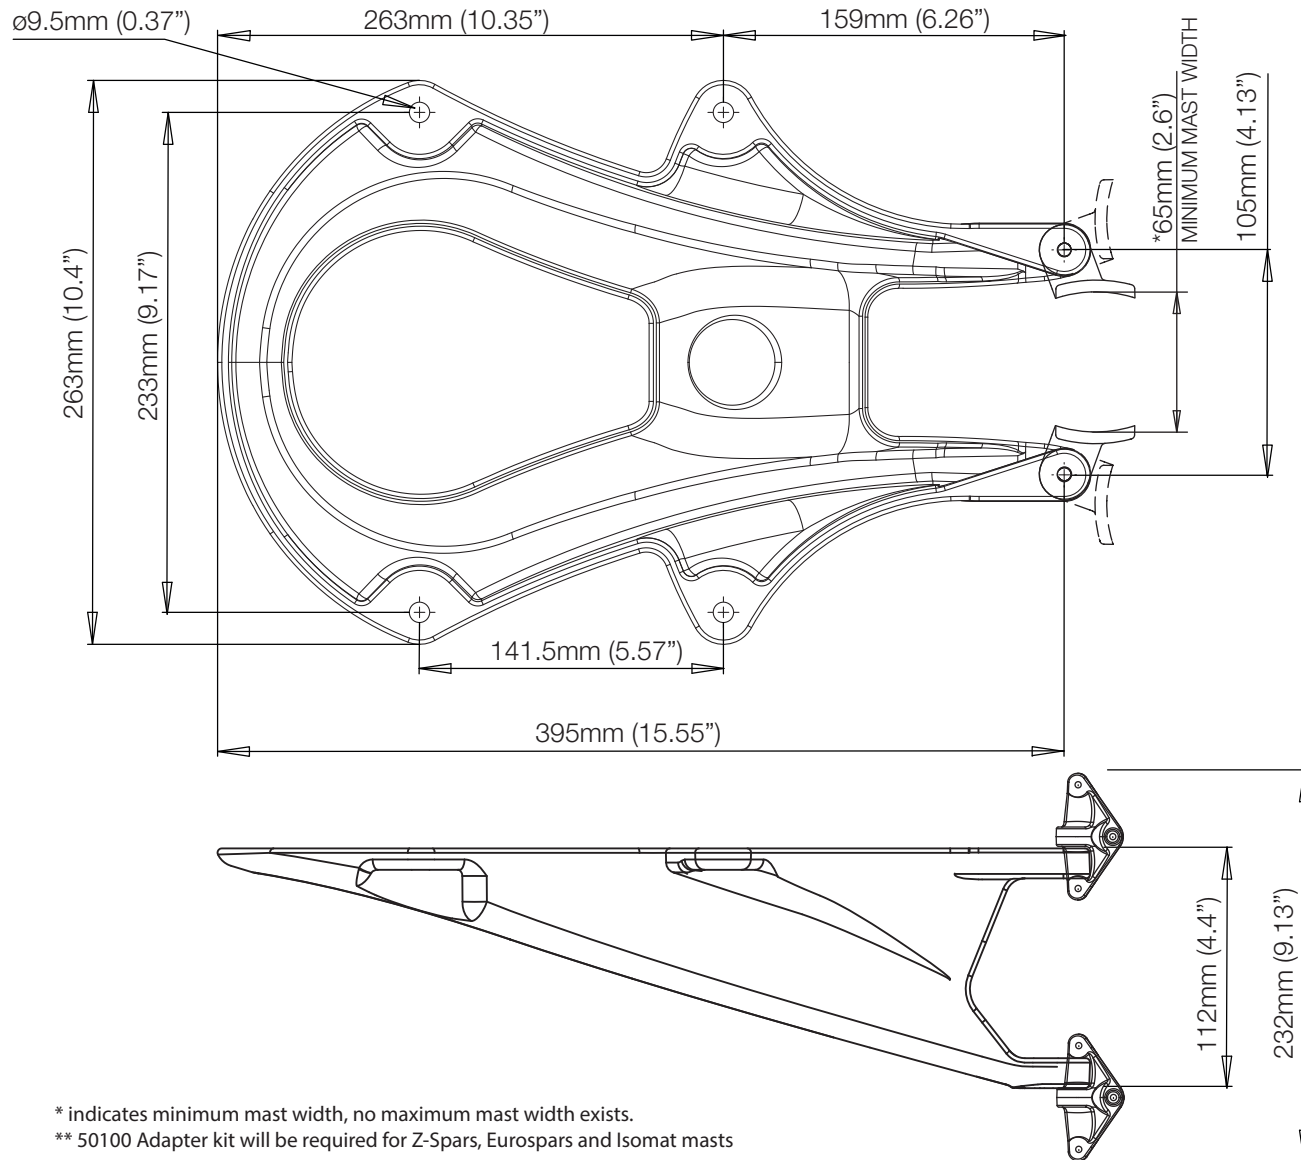

SC20 Mast Mount Fixing Dimensions

Email: sales@scanstrut.com Email: usasales@scanstrut.com

* indicates minimum mast width, no maximum mast width exists.

** 50100 Adapter kit will be required for Z-Spars, Eurospars and Isomat masts

SCANSTRUT