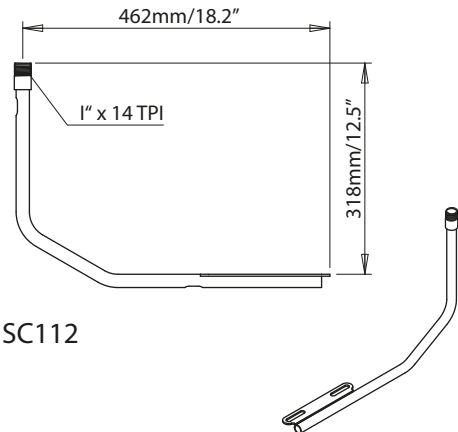

Nav Light Mounts, GPS / VHF Antenna Mounts & Extensions

Nav Light Mounts

GPS/VHF Antenna Mounts

SC112

EXT - LIGHT

EXT - GPS

EXT - LED