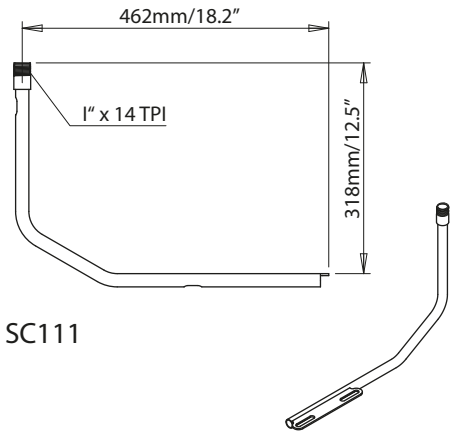

GPS/VHF Antenna Mounts

SC111