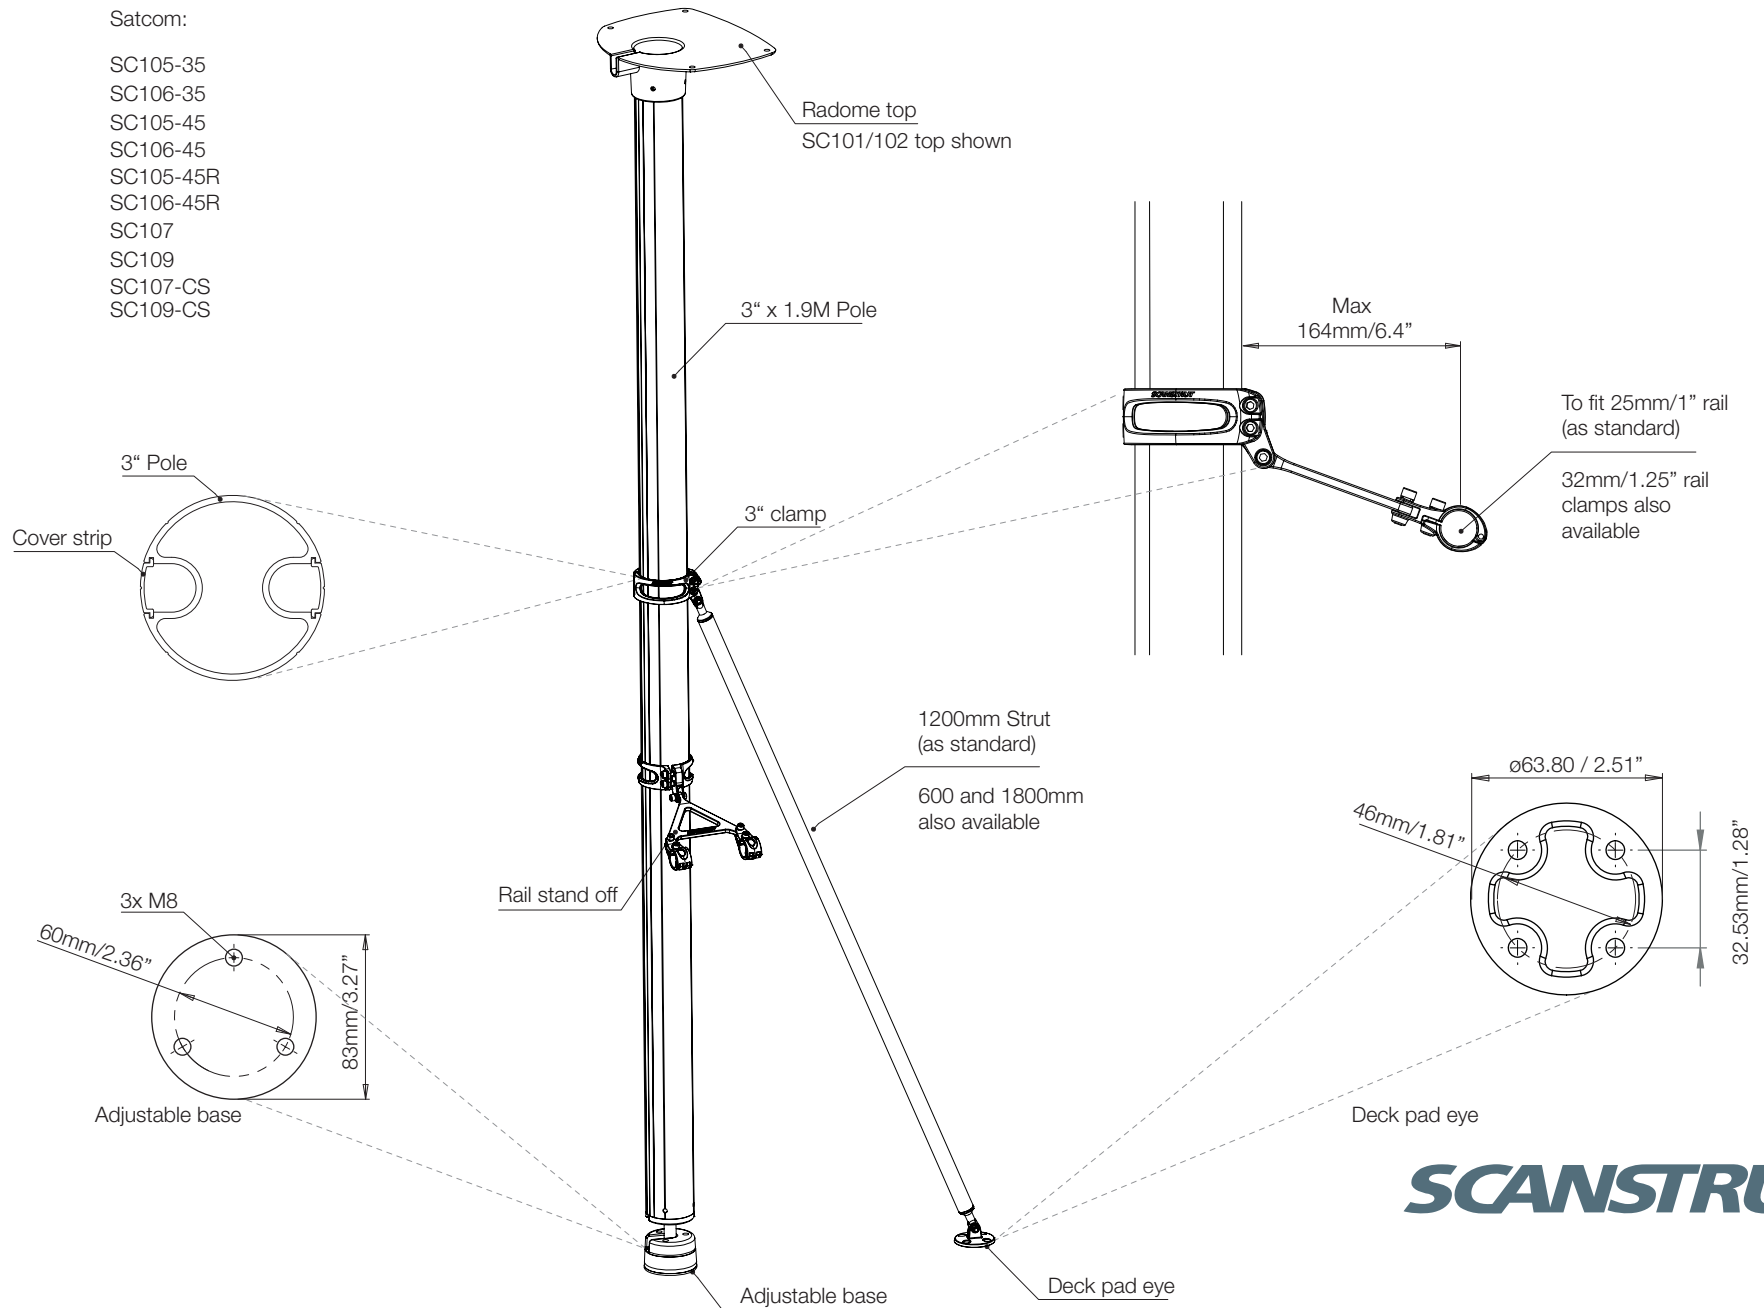

SC100 Pole Mount

Email: sales@scanstrut.com

Email: usasales@scanstrut.com

Radars:	Satcom:
SC101	SC105-35
SC102	SC106-35
SC103	SC105-45
SC104	SC106-45
SC105	SC105-45R
SC106	SC106-45R
	SC107
	SC109
	SC107-CS
	SC109-CS

SCANSTRUT