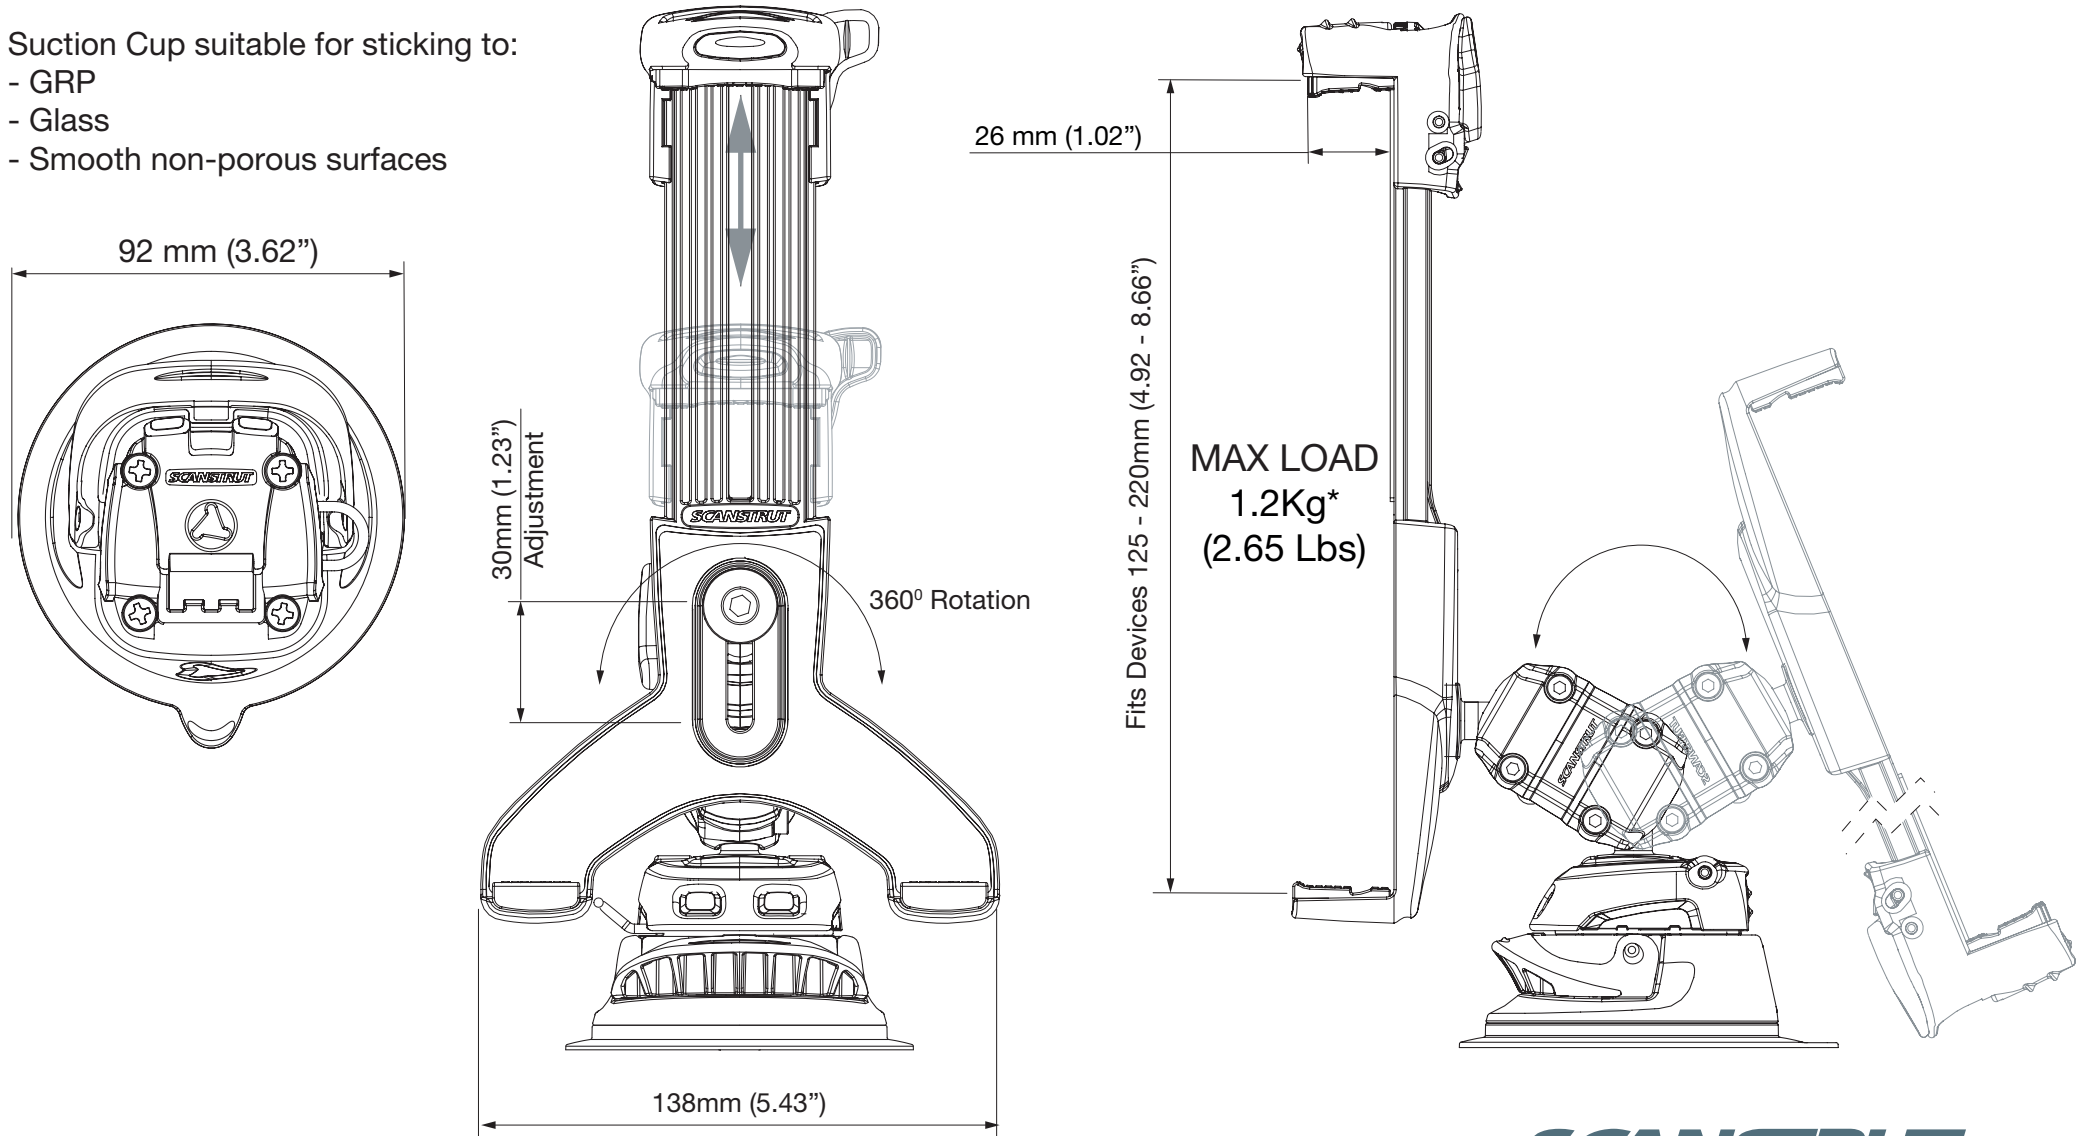

RLS-508-405 ROKK Mini Tablet Mount - Suction Cup Mount

Email: sales@scanstrut.com Email: usasales@scanstrut.com

*assuming product is installed in a dynamic environment where accelerations of up to 6g will be experienced

Suction Cup suitable for sticking to:

- GRP
- Glass
- Smooth non-porous surfaces

SCANSTRUT.