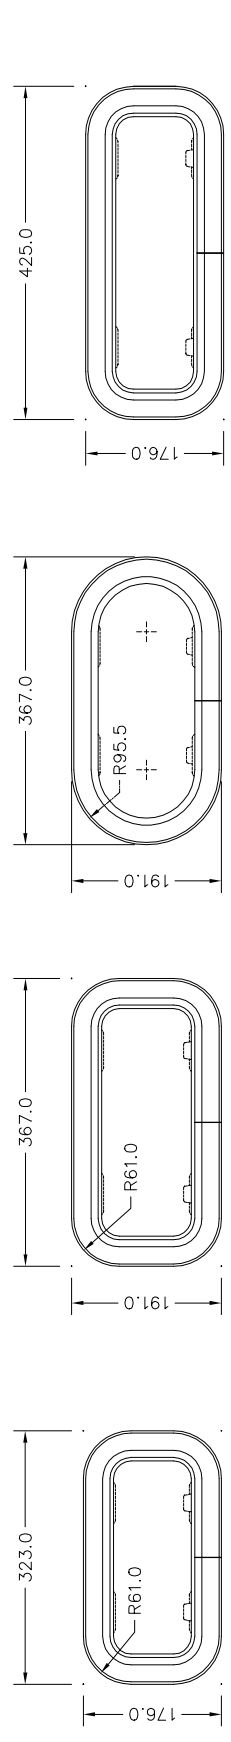

# NEW STANDARD PORTLIGHT RANGE

SIZE 2

SIZE 1 ROUND END

SIZE 1

SIZE 0

SIZE 4R

SIZE 4

SIZE 3

SIZE 7 ROUND END

SIZE 5

SAVED AS N:\DRAWINGS\ENQUIRY\0113-3 ISS.3 DATE: 14-JUL-99 BY:BoB (NOT TO SCALE)

**LEWMAR®**