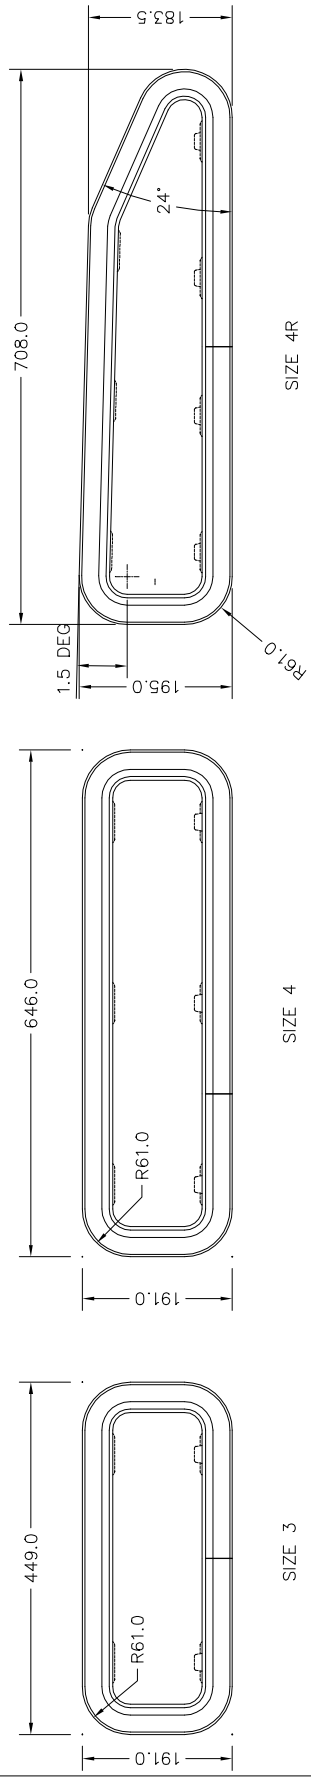

# NEW STANDARD PORTLIGHT RANGE

SIZE 2

SIZE 1 ROUND END

SIZE 1

SIZE 0

SIZE 4R

SIZE 4

SIZE 3

SIZE 7 ROUND END

SIZE 5

SAVED AS N:\DRAWINGS\ENQUIRY\0113-3 ISS.3 DATE: 14-JUL-99 BY:BoB (NOT TO SCALE)

**LEWMAR®**