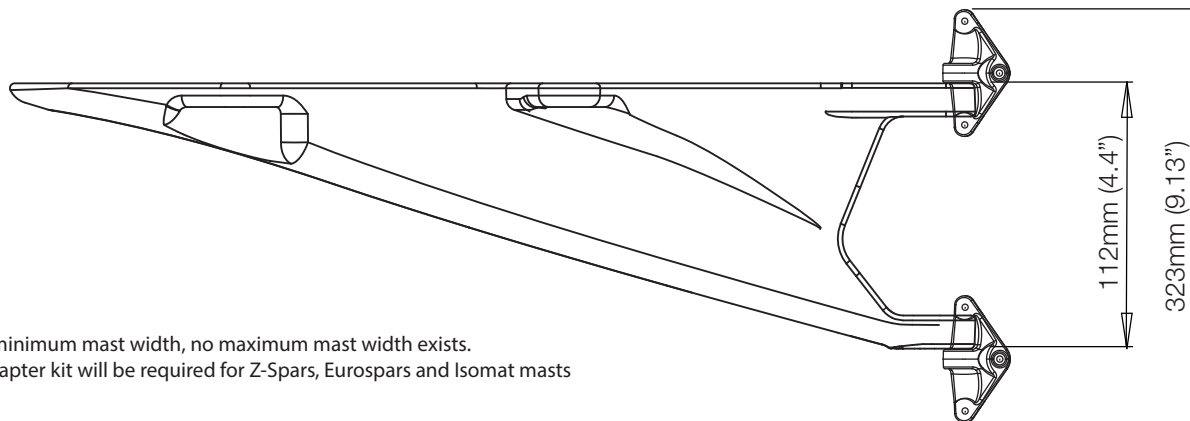

M92722 Mast Mount Fixing Dimensions

Email: sales@scanstrut.com Email: usasales@scanstrut.com

* indicates minimum mast width, no maximum mast width exists.
 ** 50100 Adapter kit will be required for Z-Spars, Eurospars and Isomat masts