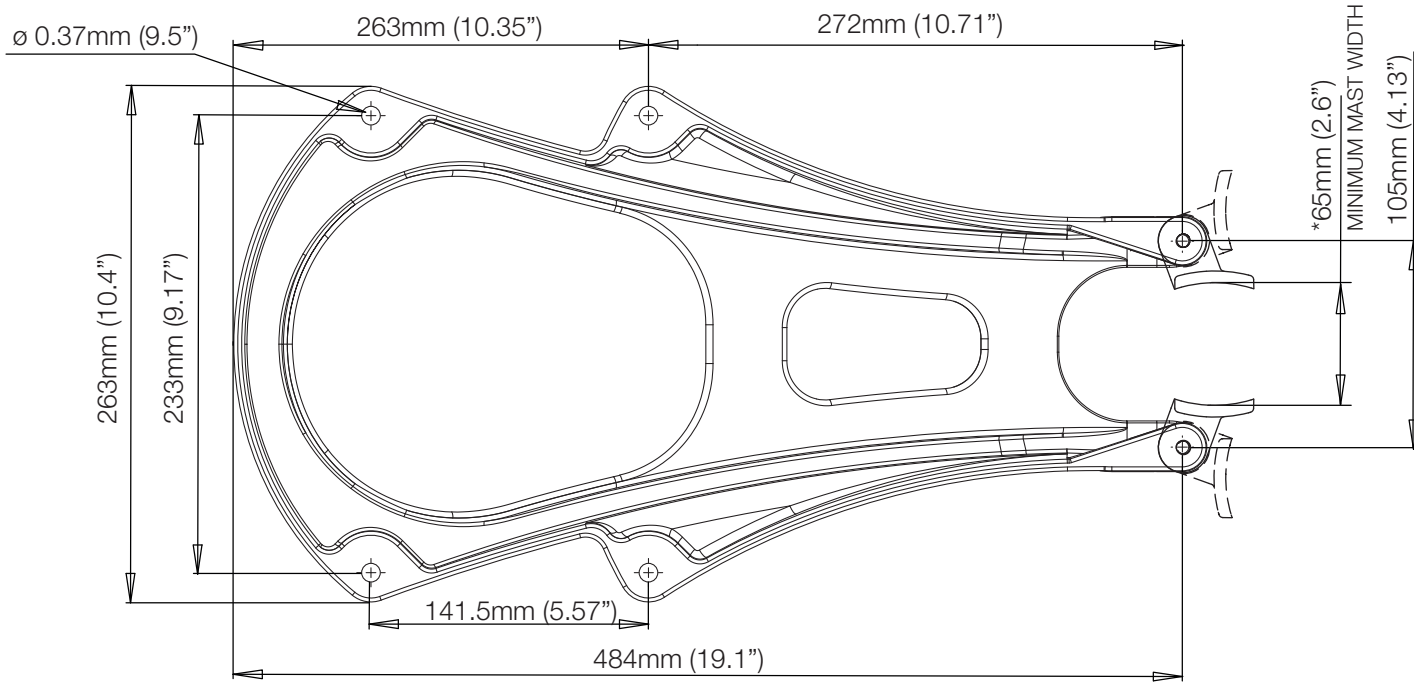

M92722 Mast Mount Fixing Dimensions

Email: sales@scanstrut.com Email: usasales@scanstrut.com

* indicates minimum mast width, no maximum mast width exists.
 ** 50100 Adapter kit will be required for Z-Spars, Eurospars and Isomat masts