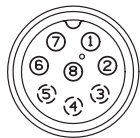

91-1050 REV 01

SOLDER LUG VIEW

CONTACT END VIEW

5/8 PIN FEMALE
CONNECTOR #05-774-04

NOTE: GREEN AND RED WIRES ARE CUT OFF ON BOTH ENDS.