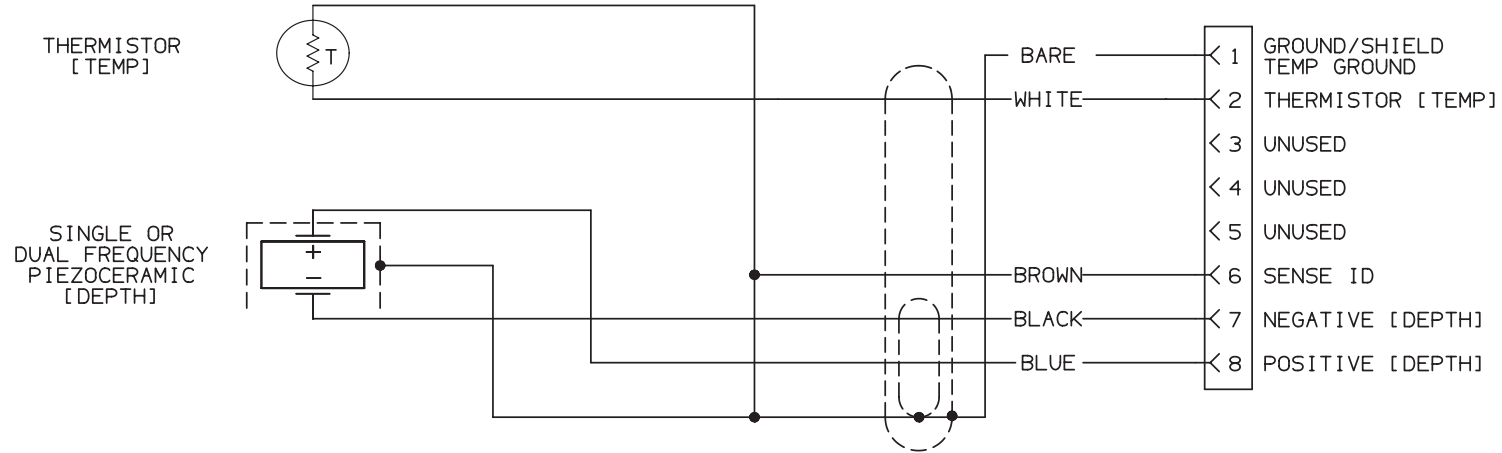

91-1050 REV 01

SOLDER LUG VIEW

CONTACT END VIEW

5/8 PIN FEMALE
CONNECTOR #05-774-04

NOTE: GREEN AND RED WIRES ARE CUT OFF ON BOTH ENDS.