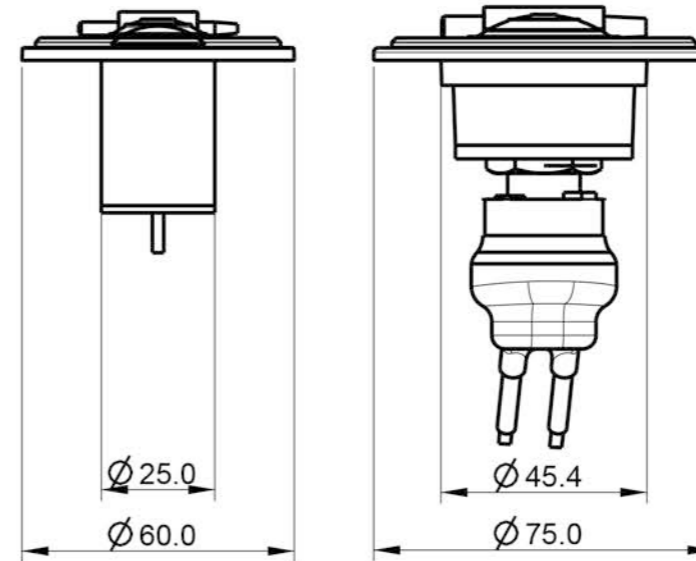

SX DECK SWITCH

CHSX DECK SWITCH

3 HOLES Ø 4.5
ON 43.0 PCD

3 HOLES Ø 4.5
ON 56.0 PCD

SX DECK SWITCH CHSX DECK SWITCH

SECTION X-X

LEWMAR

Unauthorised use, manufacture or reproduction
in whole or in part is prohibited