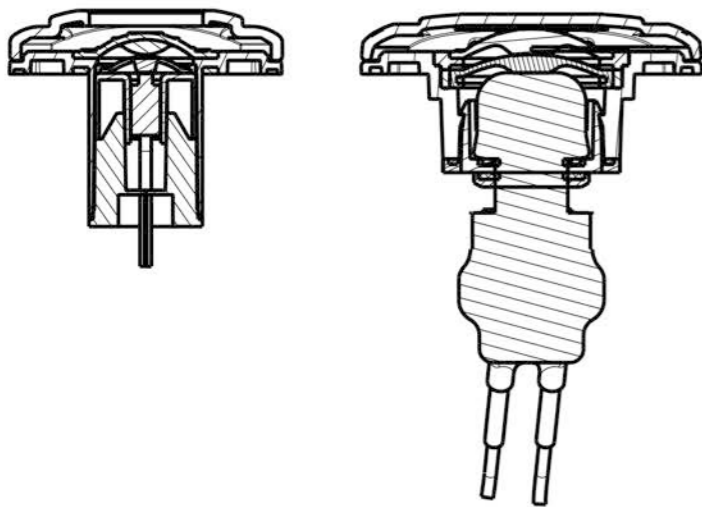

SX DECK SWITCH

CHSX DECK SWITCH

3 HOLES Ø 4.5
ON 43.0 PCD

3 HOLES Ø 4.5
ON 56.0 PCD

SX DECK SWITCH CHSX DECK SWITCH

SECTION X-X

LEWMAR

Unauthorised use, manufacture or reproduction
in whole or in part is prohibited