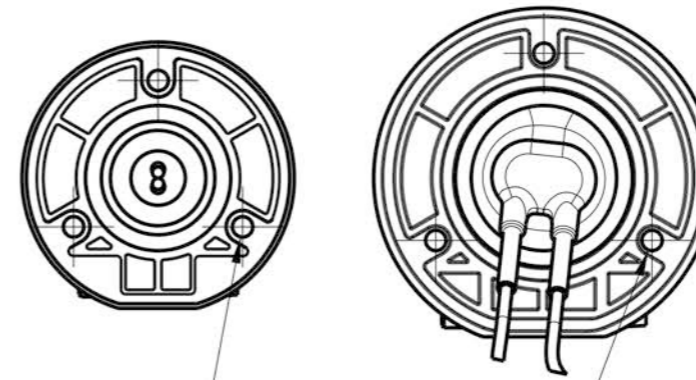

SX DECK SWITCH

CHSX DECK SWITCH

3 HOLES Ø 4.5
ON 43.0 PCD

3 HOLES Ø 4.5
ON 56.0 PCD

SX DECK SWITCH CHSX DECK SWITCH

SECTION X-X

LEWMAR

Unauthorised use, manufacture or reproduction
in whole or in part is prohibited