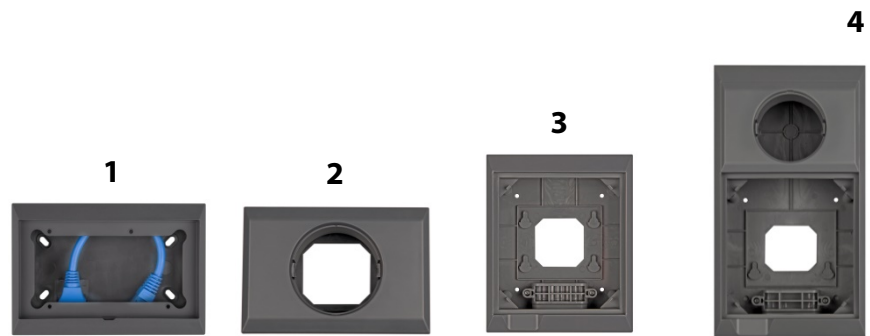

Wall mounted display enclosures

www.victronenergy.com

		Rectangular panels	Round panels	Rectangular panels	Round panels and Rectangular panels
Dimensions (h x w x d in mm)		88 x 130 x 40	88 x 130 x 47	163 x 135 x 72	244 x 135 x 75
Article code	Product	Suitable for:			
BPA000100000R	Battery Alarm GX	✓			
REC000200000R	Skylla-i Control GX	✓			
DMC000200000R	Digital Multi Control 200/200A GX	✓			
BAM010700000	Battery Monitor BMV-700		✓		✓
BAM010702000	Battery Monitor BMV-702		✓		✓
SCC900500000	MPPT Control		✓		✓
BPP000300100R	Color Control GX			✓	✓
BPP000200100R	VE.Net Blue Power Panel GX			✓	✓

1
Enclosure for 65 x 120 mm GX panels

3
Enclosure for Color Control GX
(also accepts a VE.Net Blue Power Panel GX)

2
Enclosure for BMV battery monitor
or MPPT Control

4
Enclosure for Color Control GX and a
BMV or MPPT control
(also accepts a VE.Net Blue Power Panel GX)