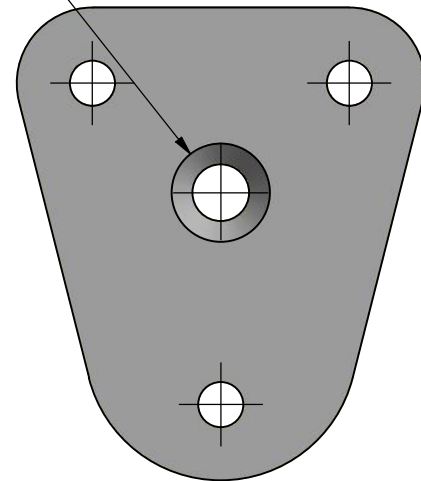

425078 EP

425178 Powder paint / Black.

Ø7,5
 ✓ Ø13 X 90°

M6x12 screw included