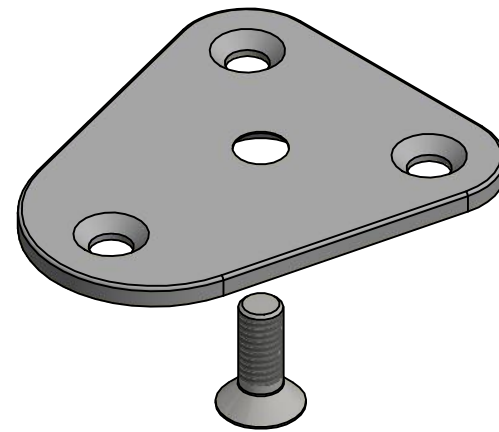

425078 EP

425178 Powder paint / Black.

Ø7,5
 ✓ Ø13 X 90°

M6x12 screw included